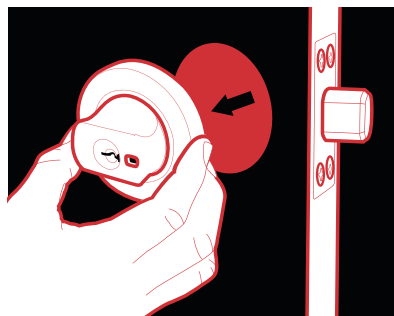

Illuminated Touch Screen Keypad

The touch screen keypad has no mechanical buttons which means no trace of your secret pin code.

Pin Code Allowance

One master pin code will manage up to 250 user codes when used with a wireless network module or 25 user codes when not networked.

Voice Guided Programming

Voice Guided Programming will audibly provide step by step programming instructions.

One Touch Locking

Conveniently lock your door by simply touching the keypad or use the automatic locking function.

Retrofittable

Fits majority of doors with 54mm hole.

Product Details

Backset	Adjustable 60mm to 70mm
Back Plate	Hardened steel
Bolt	Zinc alloy 25mm projection
Description	Lockwood Keyless Wireless Digital Deadbolt
External thick doors	Rubber weather resistant gasket (37mm - 50mm)
Finish	Satin Chrome (SC)
Front & Back Escutcheon	High purity zinc alloy
Installation	25mm latch hole and 54mm lock hole
Internal thin doors	Plasti gasket (32mm -36mm)
Part Number	LKDDBW/SC/ZB -Lockwood Keyless Wireless Digital Deadbolt ZigBee

Keyless Wireless Digital Deadbolt

Low Battery Warning

When battery power is below 30%, the low battery icon will begin flashing.

Emergency Battery Terminals

In the event of your battery going flat there is a 9V battery terminal that will prevent you from being locked out.