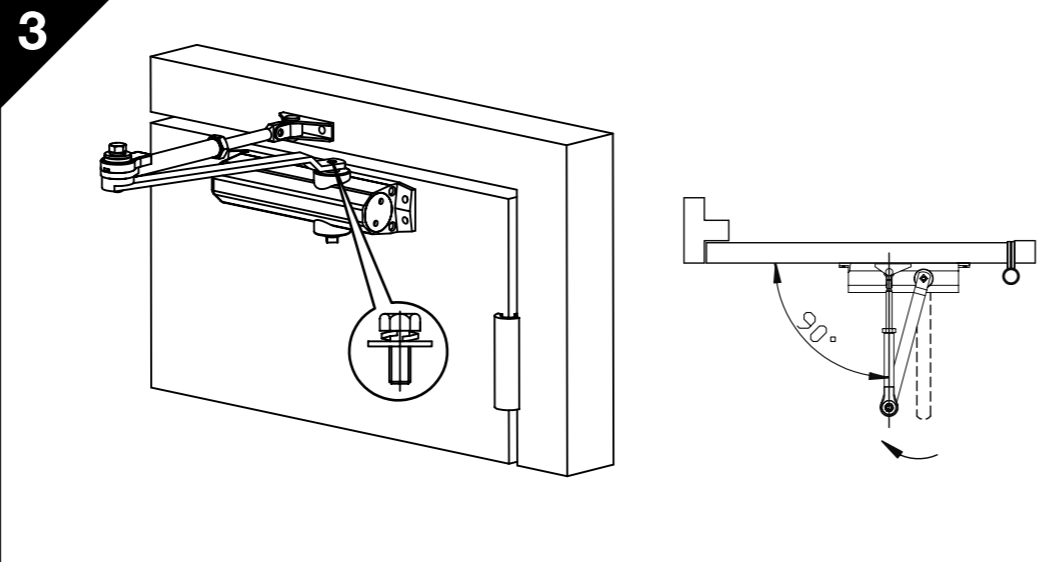

info.nz@assaabloy.com
assaabloy.co.nz

EN	DOOR WIDTH (mm)	DOOR WEIGHT (kg)
2	<850	<40
3	<950	<60
4	<1100	<80

ASSA ABLOY

2024 SERIES HOLD OPEN ARM INSTALLATION INSTRUCTIONS

**2024 SERIES
HOLD OPEN ARM
INSTALLATION INSTRUCTIONS**