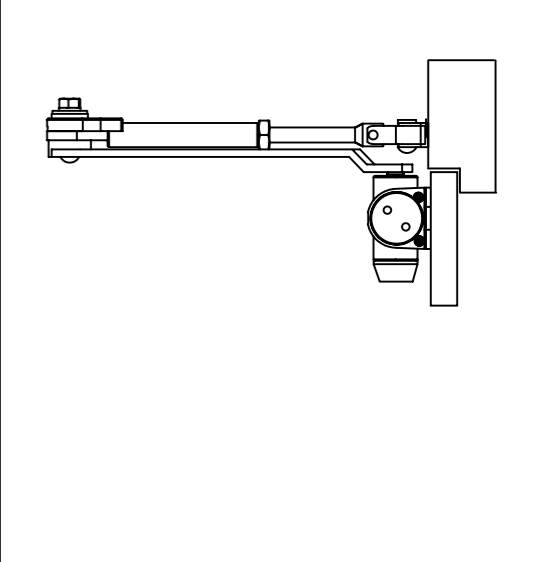

info.nz@assaabloy.com
assaabloy.co.nz

EN	DOOR WIDTH (mm)	DOOR WEIGHT (kg)
2	<850	<40
3	<950	<60
4	<1100	<80

ASSA ABLOY

2024 SERIES HOLD OPEN ARM INSTALLATION INSTRUCTIONS

**2024 SERIES
HOLD OPEN ARM
INSTALLATION INSTRUCTIONS**