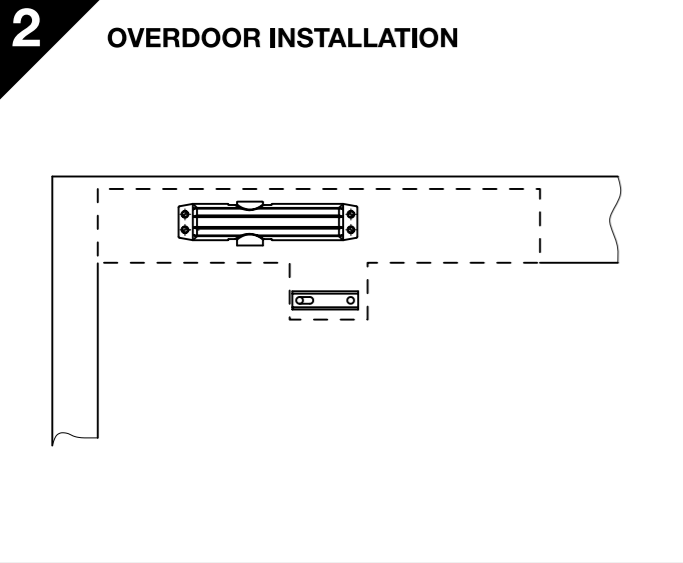

info.nz@assaabloy.com
assaabloy.co.nz

EN	DOOR WIDTH (mm)	DOOR WEIGHT (kg)
2	<850	<40
3	<950	<60
4	<1100	<80

ASSA ABLOY

2024 SERIES HOLD OPEN ARM INSTALLATION INSTRUCTIONS

**2024 SERIES
HOLD OPEN ARM
INSTALLATION INSTRUCTIONS**