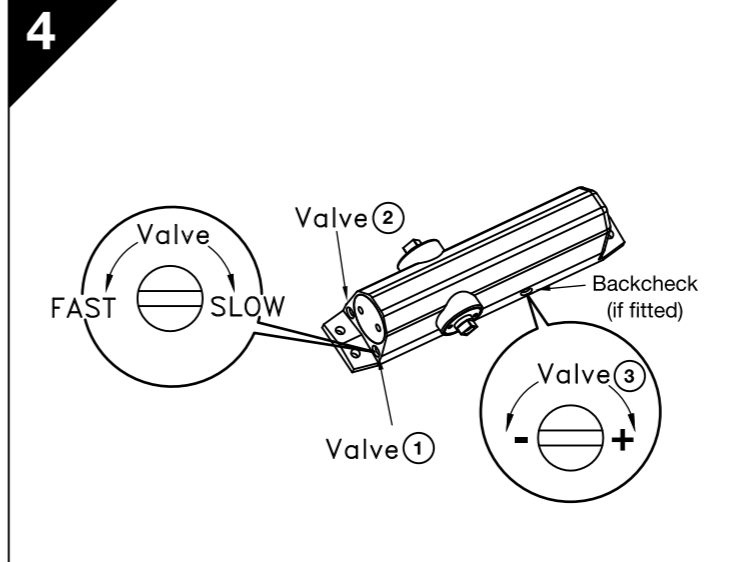

info.nz@assaabloy.com
assaabloy.co.nz

EN	DOOR WIDTH (mm)	DOOR WEIGHT (kg)
2	<850	<40
3	<950	<60
4	<1100	<80

ASSA ABLOY

2024 SERIES HOLD OPEN ARM INSTALLATION INSTRUCTIONS

**2024 SERIES
HOLD OPEN ARM
INSTALLATION INSTRUCTIONS**