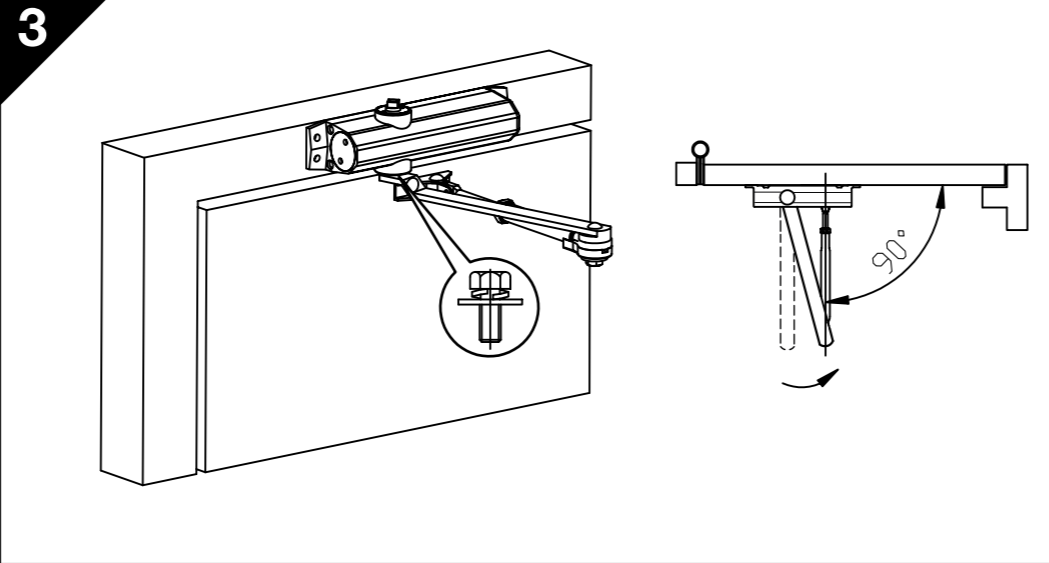

info.nz@assaabloy.com
assaabloy.co.nz

EN	DOOR WIDTH (mm)	DOOR WEIGHT (kg)
2	<850	<40
3	<950	<60
4	<1100	<80

ASSA ABLOY

2024 SERIES HOLD OPEN ARM INSTALLATION INSTRUCTIONS

**2024 SERIES
HOLD OPEN ARM
INSTALLATION INSTRUCTIONS**