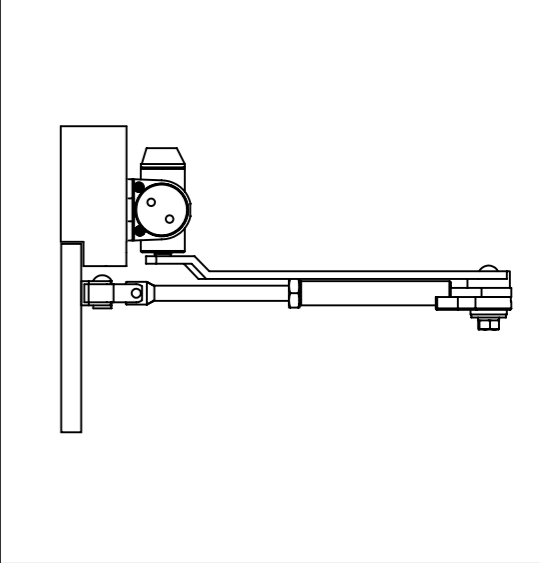

info.nz@assaabloy.com
assaabloy.co.nz

EN	DOOR WIDTH (mm)	DOOR WEIGHT (kg)
2	<850	<40
3	<950	<60
4	<1100	<80

ASSA ABLOY

2024 SERIES HOLD OPEN ARM INSTALLATION INSTRUCTIONS

**2024 SERIES
HOLD OPEN ARM
INSTALLATION INSTRUCTIONS**