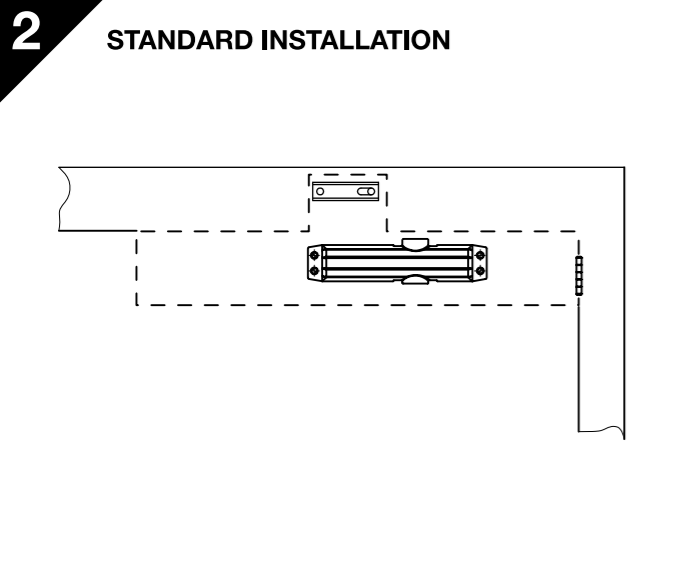

info.nz@assaabloy.com
assaabloy.co.nz

EN	DOOR WIDTH (mm)	DOOR WEIGHT (kg)
2	<850	<40
3	<950	<60
4	<1100	<80

ASSA ABLOY

2024 SERIES HOLD OPEN ARM INSTALLATION INSTRUCTIONS

**2024 SERIES
HOLD OPEN ARM
INSTALLATION INSTRUCTIONS**