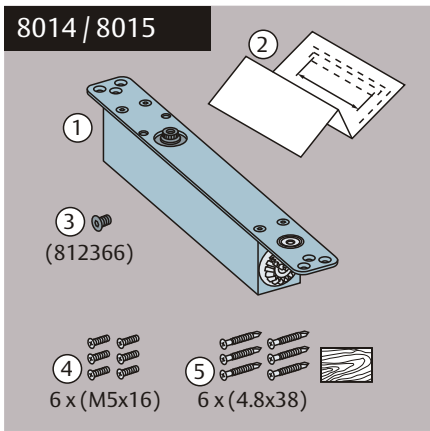

# 8014 / 8015 INSTALLATION INSTRUCTION FOR CONCEALED DOOR CLOSER

CE

**LOCKWOOD**  
ASSA ABLOY