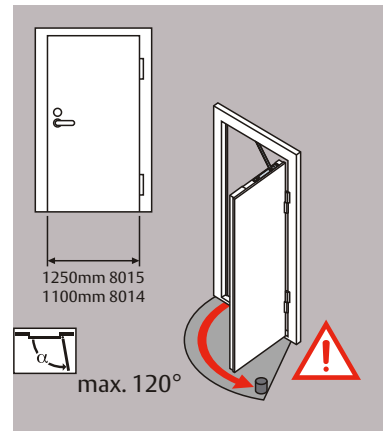

# 8014 / 8015 INSTALLATION INSTRUCTION FOR CONCEALED DOOR CLOSER

CE

**LOCKWOOD**  
ASSA ABLOY