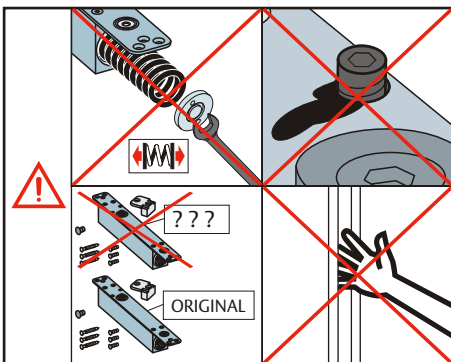

# 8014 / 8015 INSTALLATION INSTRUCTION FOR CONCEALED DOOR CLOSER

CE

**LOCKWOOD**  
ASSA ABLOY