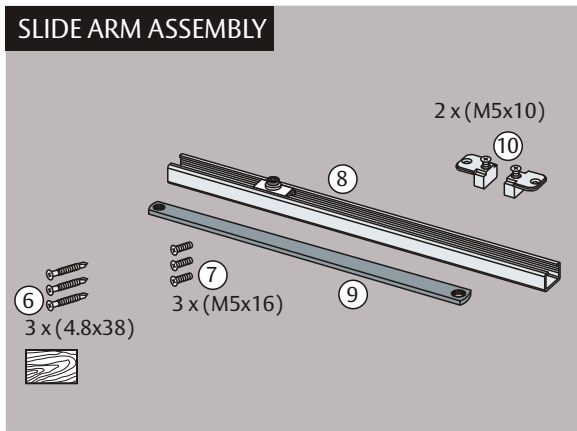

# 8014 / 8015 INSTALLATION INSTRUCTION FOR CONCEALED DOOR CLOSER

CE

**LOCKWOOD**  
ASSA ABLOY