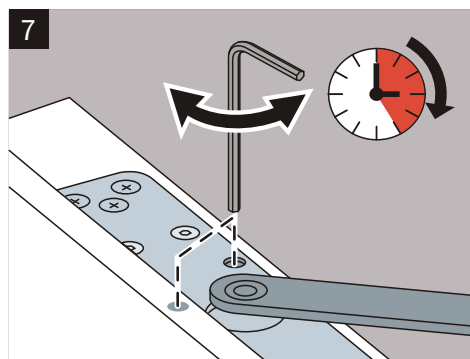

# 8014 / 8015 INSTALLATION INSTRUCTION FOR CONCEALED DOOR CLOSER

CE

**LOCKWOOD**  
ASSA ABLOY