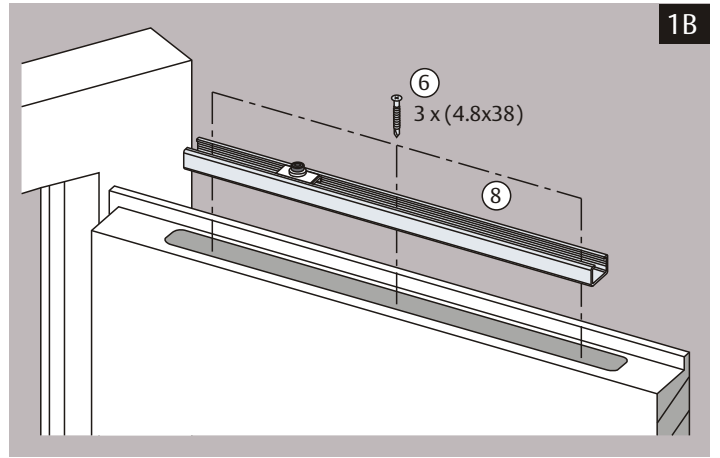

# 8014 / 8015 INSTALLATION INSTRUCTION FOR CONCEALED DOOR CLOSER

CE

**LOCKWOOD**  
ASSA ABLOY