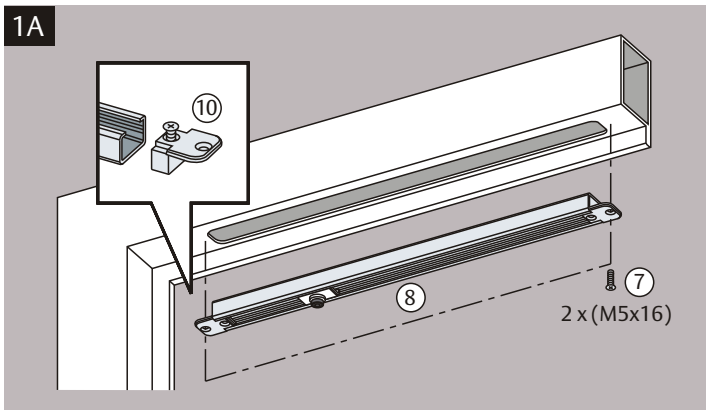

# 8014 / 8015 INSTALLATION INSTRUCTION FOR CONCEALED DOOR CLOSER

CE

**LOCKWOOD**  
ASSA ABLOY