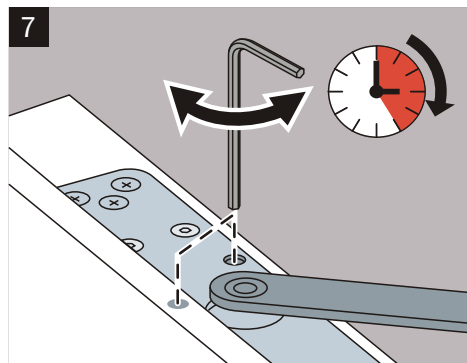

# 8014 / 8015 INSTALLATION INSTRUCTION FOR CONCEALED DOOR CLOSER

CE

**LOCKWOOD**  
ASSA ABLOY