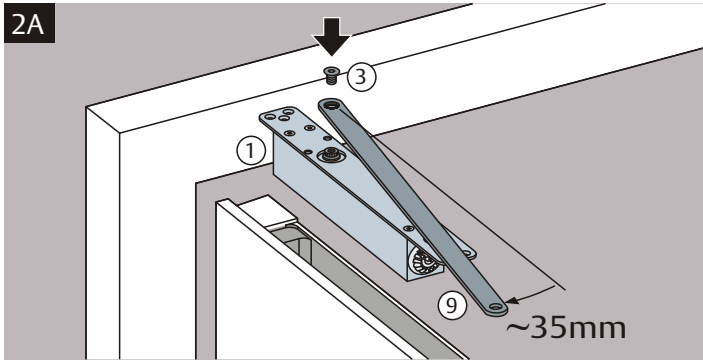

# 8014 / 8015 INSTALLATION INSTRUCTION FOR CONCEALED DOOR CLOSER

CE

**LOCKWOOD**  
ASSA ABLOY