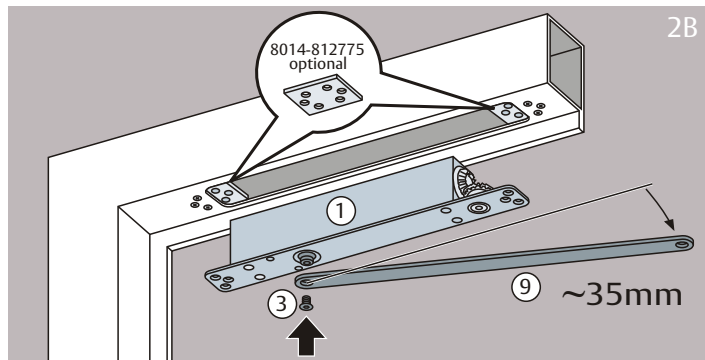

# 8014 / 8015 INSTALLATION INSTRUCTION FOR CONCEALED DOOR CLOSER

CE

**LOCKWOOD**  
ASSA ABLOY