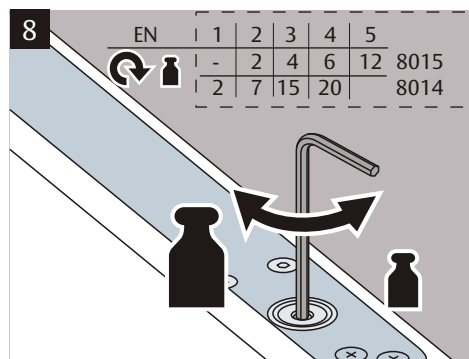

# 8014 / 8015 INSTALLATION INSTRUCTION FOR CONCEALED DOOR CLOSER

CE

**LOCKWOOD**  
ASSA ABLOY