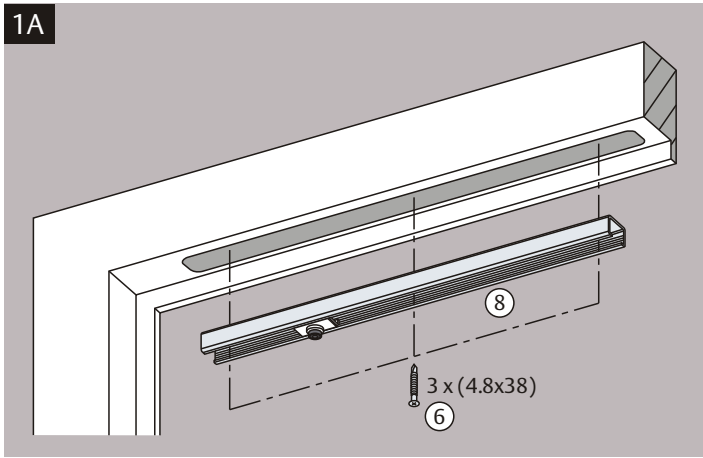

# 8014 / 8015 INSTALLATION INSTRUCTION FOR CONCEALED DOOR CLOSER

CE

**LOCKWOOD**  
ASSA ABLOY