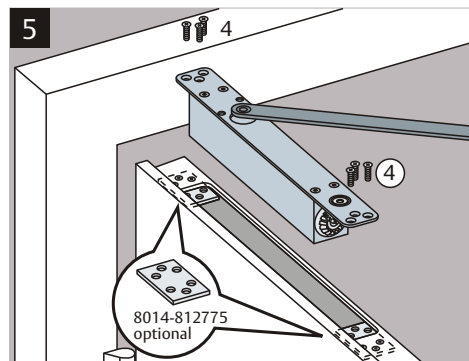

# 8014 / 8015 INSTALLATION INSTRUCTION FOR CONCEALED DOOR CLOSER

CE

**LOCKWOOD**  
ASSA ABLOY