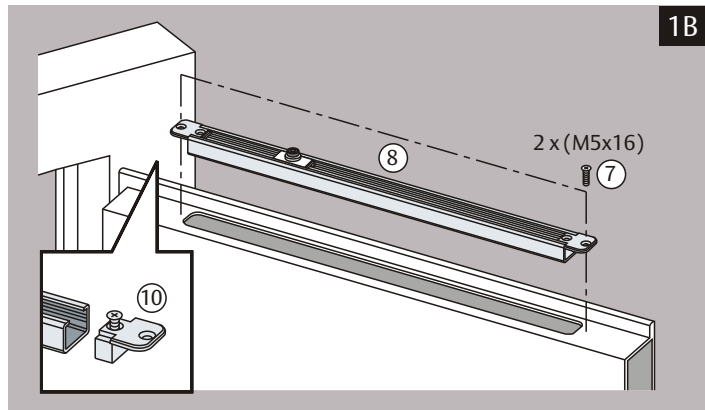

# 8014 / 8015 INSTALLATION INSTRUCTION FOR CONCEALED DOOR CLOSER

CE

**LOCKWOOD**  
ASSA ABLOY