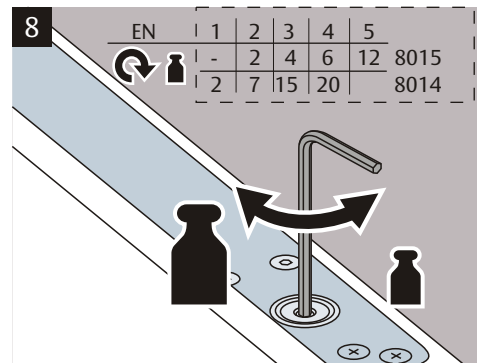

# 8014 / 8015 INSTALLATION INSTRUCTION FOR CONCEALED DOOR CLOSER

CE

**LOCKWOOD**  
ASSA ABLOY