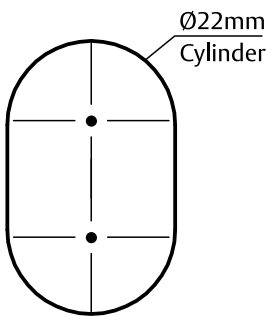

DOOR EDGE 30mm
DOOR EDGE 38mm

30mm BACKSET
38mm BACKSET

DOOR EDGE 30mm
DOOR EDGE 38mm

Lockwood CORTEX™
ELECTRONIC LOCKSET MOUNTING TEMPLATE

30 & 38mm Backset Cylinder version

Lockwood CORTEX™
ELECTRONIC LOCKSET MOUNTING TEMPLATE

30 & 38mm Backset Cylinder version

DOOR EDGE 30mm
DOOR EDGE 38mm

30mm BACKSET
38mm BACKSET

DOOR EDGE 30mm
DOOR EDGE 38mm