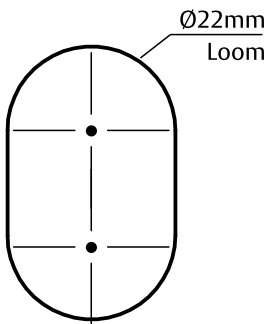

DOOR EDGE 30mm
DOOR EDGE 38mm

30mm BACKSET
38mm BACKSET

DOOR EDGE 30mm
DOOR EDGE 38mm

Lockwood CORTEX™
ELECTRONIC LOCKSET MOUNTING TEMPLATE

30 & 38mm Backset Cylinder version

Lockwood CORTEX™
ELECTRONIC LOCKSET MOUNTING TEMPLATE

30 & 38mm Backset Cylinder version

DOOR EDGE 30mm
DOOR EDGE 38mm

30mm BACKSET
38mm BACKSET

DOOR EDGE 30mm
DOOR EDGE 38mm