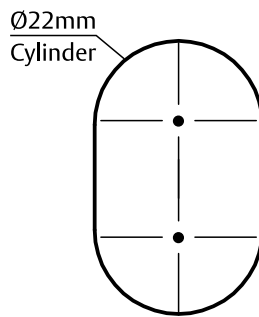

DOOR EDGE 30mm
DOOR EDGE 38mm

30mm BACKSET
38mm BACKSET

DOOR EDGE 30mm
DOOR EDGE 38mm

Lockwood CORTEX™
ELECTRONIC LOCKSET MOUNTING TEMPLATE

30 & 38mm Backset Cylinder version

Lockwood CORTEX™
ELECTRONIC LOCKSET MOUNTING TEMPLATE

30 & 38mm Backset Cylinder version

DOOR EDGE 30mm
DOOR EDGE 38mm

30mm BACKSET
38mm BACKSET

DOOR EDGE 30mm
DOOR EDGE 38mm