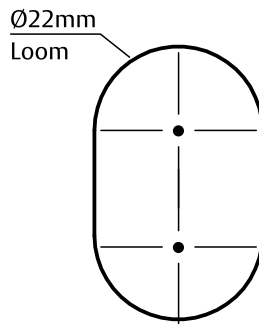

DOOR EDGE 30mm
DOOR EDGE 38mm

30mm BACKSET
38mm BACKSET

DOOR EDGE 30mm
DOOR EDGE 38mm

Lockwood CORTEX™
ELECTRONIC LOCKSET MOUNTING TEMPLATE

30 & 38mm Backset Cylinder version

Lockwood CORTEX™
ELECTRONIC LOCKSET MOUNTING TEMPLATE

30 & 38mm Backset Cylinder version

DOOR EDGE 30mm
DOOR EDGE 38mm

30mm BACKSET
38mm BACKSET

DOOR EDGE 30mm
DOOR EDGE 38mm