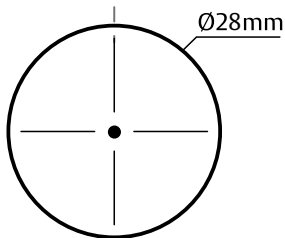

DOOR EDGE 30mm
DOOR EDGE 38mm

30mm BACKSET
38mm BACKSET

DOOR EDGE 30mm
DOOR EDGE 38mm

Lockwood CORTEX™
ELECTRONIC LOCKSET MOUNTING TEMPLATE

30 & 38mm Backset Cylinder version

Lockwood CORTEX™
ELECTRONIC LOCKSET MOUNTING TEMPLATE

30 & 38mm Backset Cylinder version

DOOR EDGE 30mm
DOOR EDGE 38mm

30mm BACKSET
38mm BACKSET

DOOR EDGE 30mm
DOOR EDGE 38mm