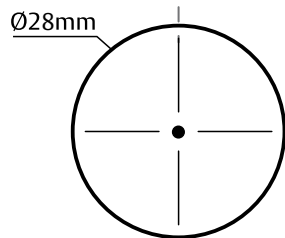

DOOR EDGE 30mm
DOOR EDGE 38mm

30mm BACKSET
38mm BACKSET

DOOR EDGE 30mm
DOOR EDGE 38mm

Lockwood CORTEX™
ELECTRONIC LOCKSET MOUNTING TEMPLATE

30 & 38mm Backset Cylinder version

Lockwood CORTEX™
ELECTRONIC LOCKSET MOUNTING TEMPLATE

30 & 38mm Backset Cylinder version

DOOR EDGE 30mm
DOOR EDGE 38mm

30mm BACKSET
38mm BACKSET

DOOR EDGE 30mm
DOOR EDGE 38mm