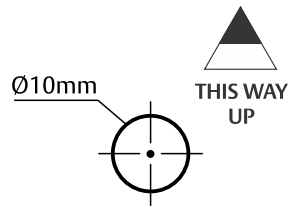

DOOR EDGE 30mm
DOOR EDGE 38mm

30mm BACKSET
38mm BACKSET

DOOR EDGE 30mm
DOOR EDGE 38mm

Lockwood CORTEX™
ELECTRONIC LOCKSET MOUNTING TEMPLATE

30 & 38mm Backset Cylinder version

Lockwood CORTEX™
ELECTRONIC LOCKSET MOUNTING TEMPLATE

30 & 38mm Backset Cylinder version

DOOR EDGE 30mm
DOOR EDGE 38mm

30mm BACKSET
38mm BACKSET

DOOR EDGE 30mm
DOOR EDGE 38mm